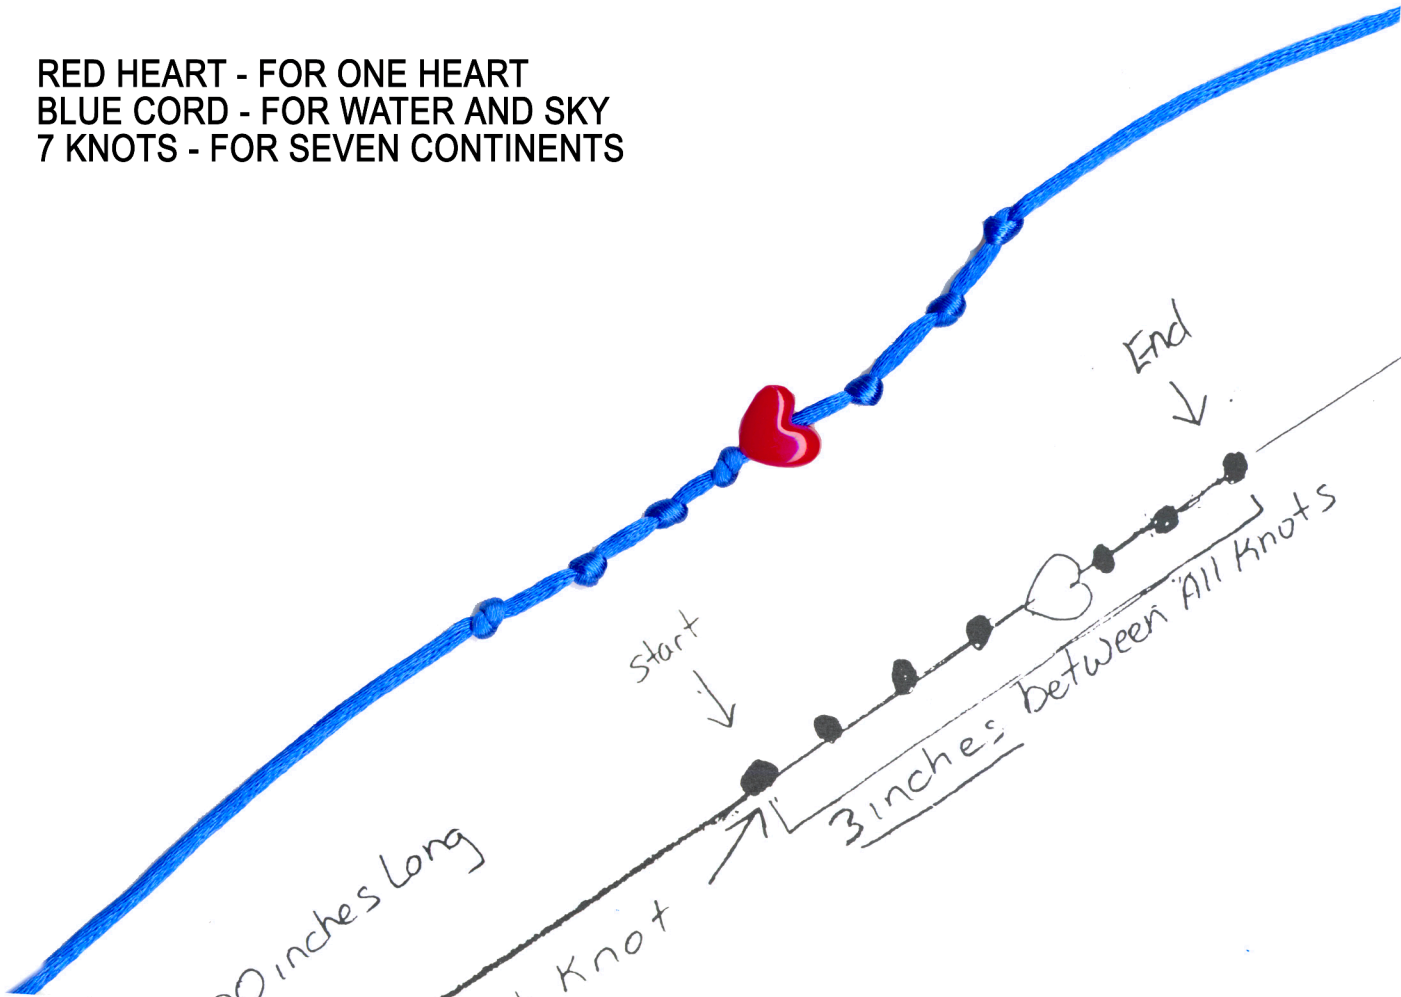

RED HEART - FOR ONE HEART
BLUE CORD - FOR WATER AND SKY
7 KNOTS - FOR SEVEN CONTINENTS

20 inches long

6 inches to first knot

start

3 inches between All knots

End

about 7 inches to end